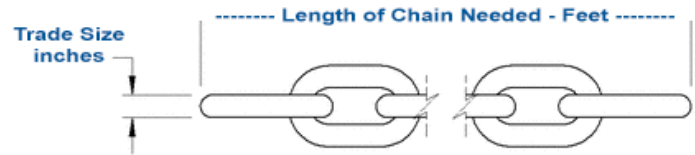

Chain

HIGH TEST STEEL - GRADE 40

Pricing - Net per 100 Feet

Color(s)	Shot Blast		Bright Zinc	Working Load Limit (LBS.)
	(Feet) Per Drum	(LBS.) per 100 Feet	Working Load Limit (LBS.)	
1/4	800	70	3,150	
5/16	550	100	4,700	
3/8	400	145	6,600	
1/2	200	265	11,300	

Chain

TRANSPORT - GRADE 70

Pricing - Net per 100 Feet

Color(s) Gold
Chromate

Trade Size (Inches)	(Feet) Per Drum	(LBS.) per 100 Feet	Working Load Limit (LBS.)
1/4	800	70	2,600
5/16	550	100	3,900
3/8	400	145	5,400
1/2	200	265	9,200