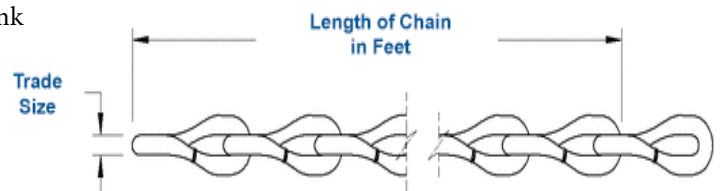

Chain

MACHINE

Pricing - Net per 100 Feet/Carton

Color(s) Bright Zinc

Link Type: Straight Twisted

Trade Size Number	(LBS.) per 100 Feet	Working Load Limit (LBS.)
#4	12	205
#2	20	310
1/0	28	440
2/0	32	520
4/0	43	670
5/0	53	880

Chain

LIBERTY COIL

Pricing - Net per 100 Feet/Carton

Color(s) Bright Zinc

Link Type: Straight Twisted

Trade Size Number	(LBS.) per 100 Feet	Working Load Limit (LBS.)
#4	10	195
#2	16	295
1/0	24	415
2/0	27	495
4/0	35	635
5/0	47	835

Straight
Link

Twisted
Link

Chain

HERCULES DOUBLE LOOP

Pricing - Net per 100 Feet

Color(s) Silver
Galvanized

Trade Size Number	(LBS.) per 100 Feet	Working Load Limit (LBS.)
#3	6	90
#2	8	115
#1	10	155
1/0	13	200
2/0	17	255
3/0	20	305
4/0	25	365
8/0	49	705

Chain

SASH

Pricing - Net per 100 Feet

Color(s) Bright Zinc

Trade Size Number	(LBS.) per 100 Feet	Working Load Limit (LBS.)
#8	4	75
#35	6	106
#40	8	131
#50	13	225

Chain

LOCK LINK - WELDLESS

Pricing - Net per 100 Feet